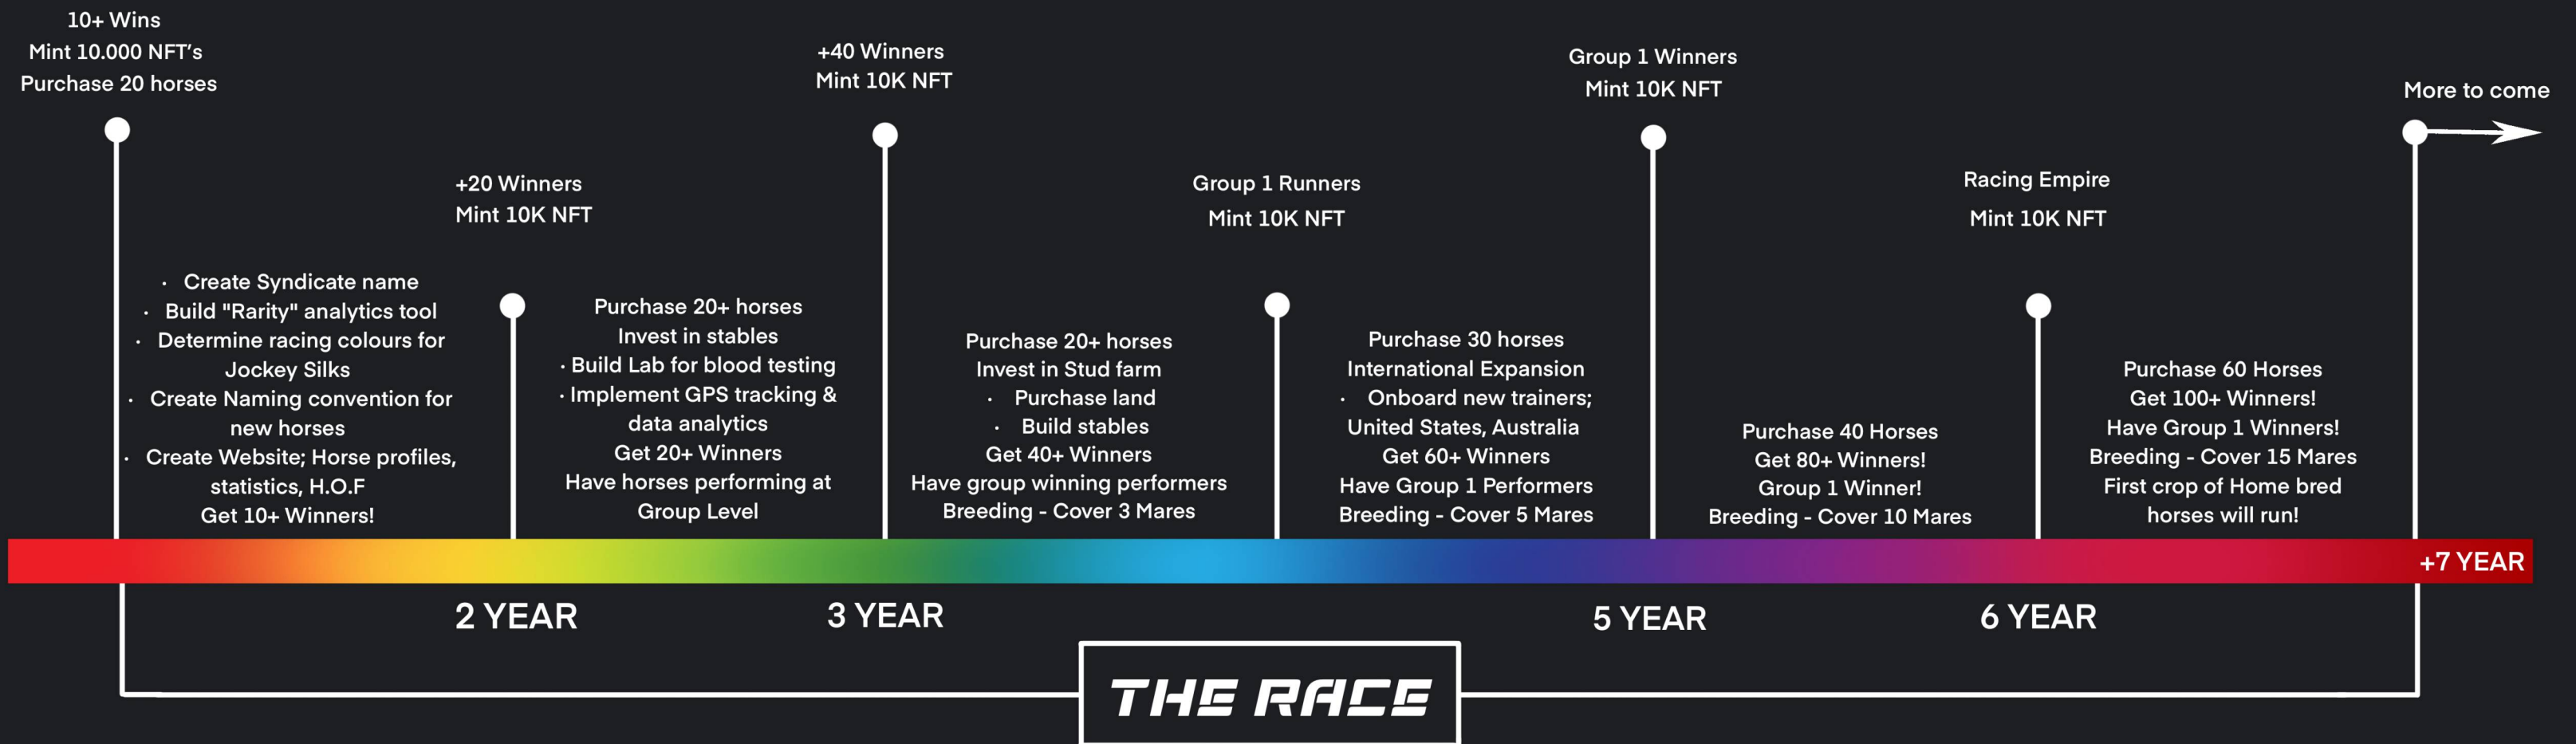

# ROADMAP

## REAL HORSE DEGEN CLUB

GENERATIVE COLLECTION ON THE ETHERIUM BLOCKCHAIN